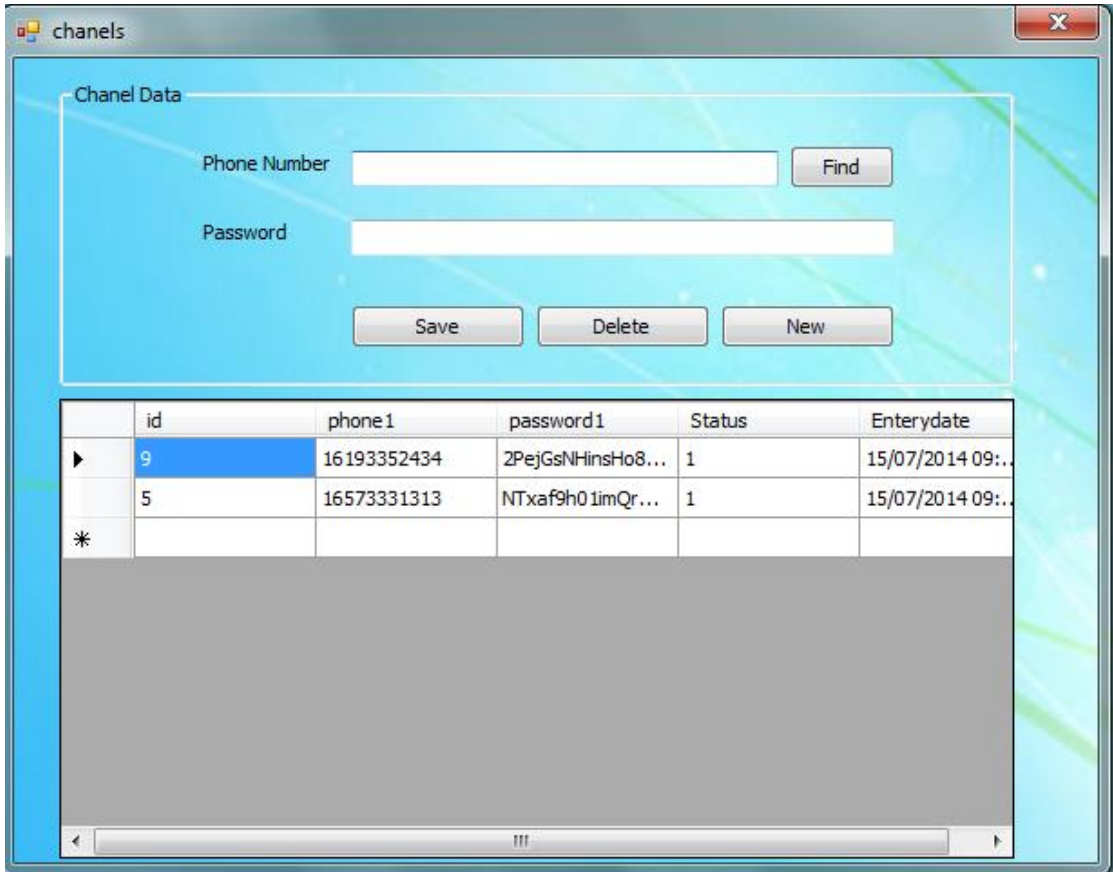

Check Numbers Save Delete New

Messages

Messages Data

Date: 11/07/2014

Title: love

Text Image

Message: i love you my family moa

Save Delete New Find

	id	message	DateEntry	imageName	title
▶	1	i love you my fa...	11/07/2014	0	love
*					

Select Report

- Messages Sent To users
- Messages Sent To users
- Messages Opened By users
- Messages Received From users